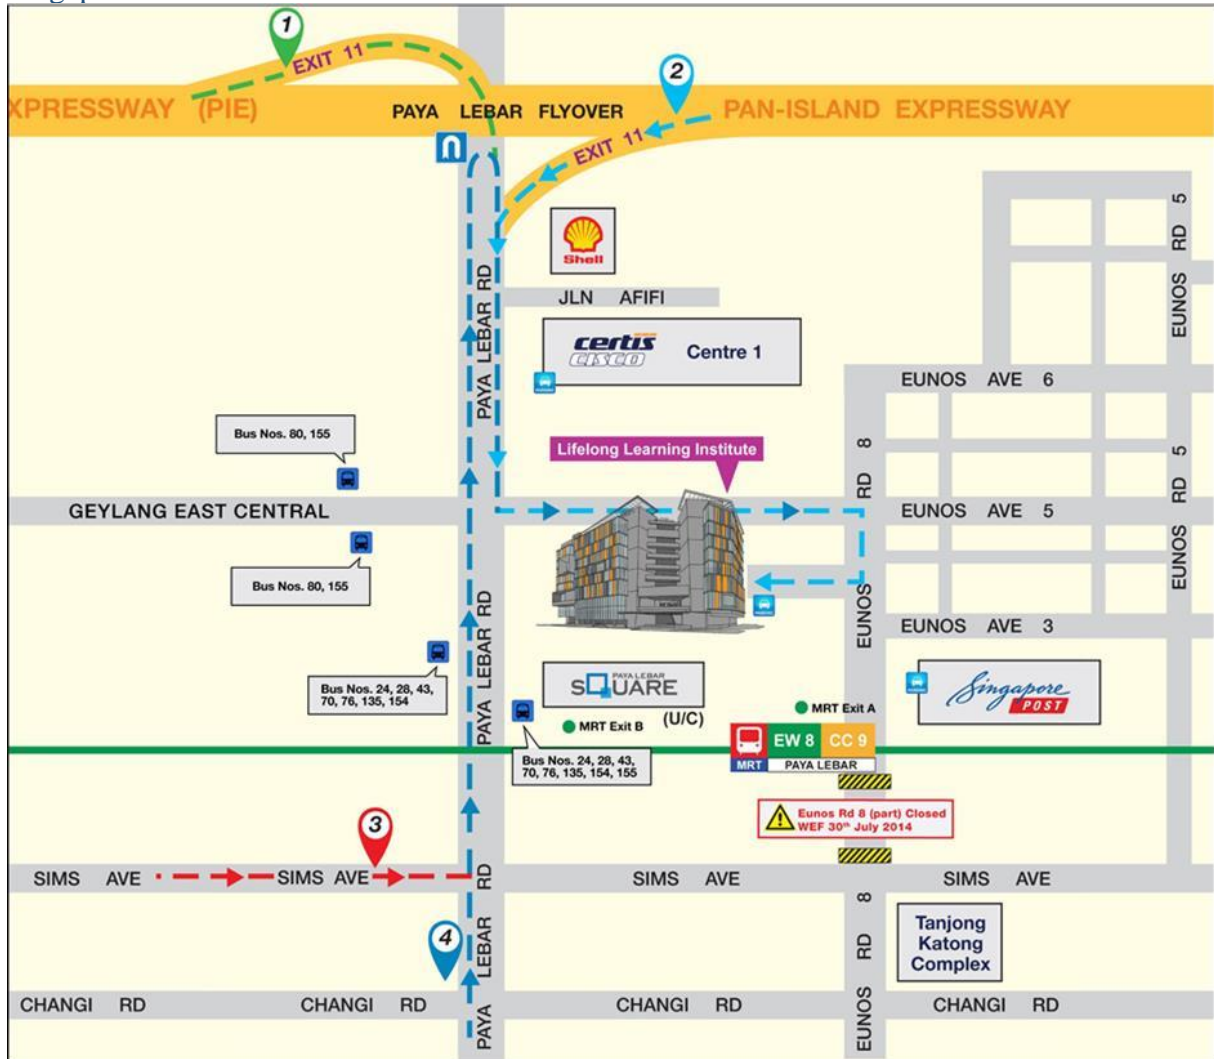

## DIRECTIONS TO LIFELONG LEARNING INSTITUTE

(Carpark entrance is also indicated on the map below)

### By Car

**Route 1 & 2:** From PIE, exit Paya Lebar Road, left turn after Cisco Building towards Eunos Ave 5/Eunos Road 8. Turn right into Lifelong Learning Institute (LLI) carpark.

**Route 3:** From Sims Avenue, turn left onto Paya Lebar Road, straight down past Shell station on the right, make a U-turn at the traffic junction. After that, left turn after Cisco Building towards Eunos Ave 5. Turn right into Lifelong Learning Institute (LLI) carpark.

**Route 4:** From Guillemard Road, go straight to Paya Lebar Road, straight down past Shell station on the right, make a U-turn at the traffic junction. After that, left turn after Cisco Building towards Eunos Ave 5. Turn right into Lifelong Learning Institute (LLI) carpark.

### **By MRT**

Use Exit B after alighting at Paya Lebar MRT station. Walk towards LLI via the pedestrian walkway, which is a short distance of about 5 minutes' walk.